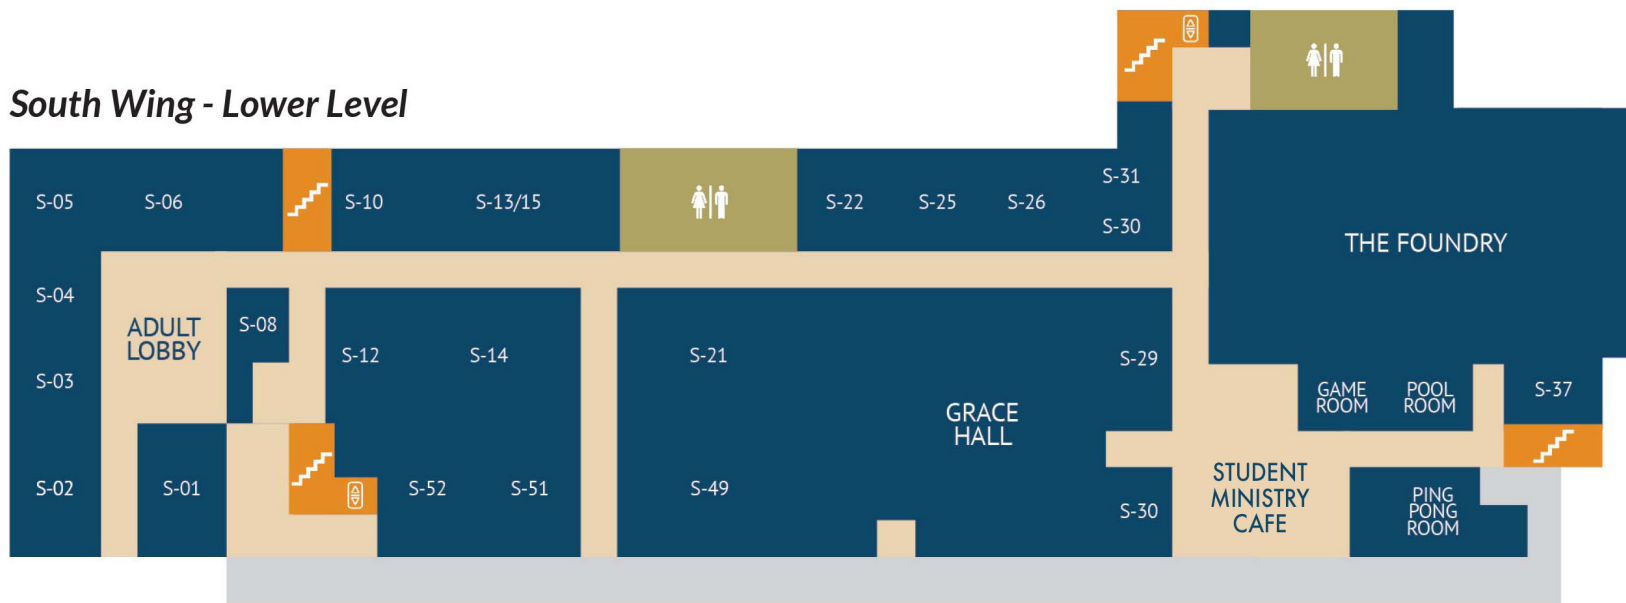

North Wing - Lower Level

- ROOMS
- OUTDOOR AREAS
- STAIRS/ELEVATORS
- CHILDREN'S CHECK-IN
- HALLWAYS
- RESTROOMS
- SECURITY POINTS

South Wing - Lower Level

Main Level - Room Numbers & Names

North Wing

N-102 Women's Robing Room
 N-104 Choir Room
 N-107 Worship Arts Director Office
 N-108 Men's Robing Room
 N-110 Music Room
 N-111 Handbell Room
 N-112 Flower Room
 N-114 Parent Storage
 N-116 Sacristy
 N-119 Adult Classroom
 N-120 Adult Classroom
 N-121 Children's Ministry Room
 N-123 Children's Resource Room
 N-127 Children's Ministry Room
 N-128 Children's Ministry Room
 N-129 Children's Ministry Room
 N-130 Children's Ministry Room
 N-131 Children's Ministry Room

North Wing (continued)

N-134 Children's Music Room 2
 N-136 Weekday Childcare Room
 N-137 Children's Music Room 1
 N-138 Children's Ministry Room
 N-139 Children's Ministry Room
 N-140 Children's Ministry Room
 N-146 Children's Director Office
 N-152 Children's Conference Room

Chapel Area

C-107 Chapel Bride's Room
 C-111 Pryer Room

Soth Wing

S-140 Custodial Office
 S-141 Fitness Room
 S-142 Aerobics Room
 S-146 Worship Arts Office
 S-152 Lakeside Conference Room

Lower Level - Room Numbers & Names *Maps on reverse side*

South Wing

S-01 Becoming
 S-02 Common Ground
 S-03/04 Adult Classroom
 S-05 Lost & Found
 S-06 Adult Classroom
 S-08 Adult Lobby Kitchen
 S-10 Curriculum Closet
 S-12 Adult Classroom
 S-13/15 Emmanuel
 S-14 C.O.M.E.T.
 S-21 Seekers
 S-22 Student Classroom
 S-25 Student Classroom
 S-26 Student Classroom
 S-29 Student Classroom
 S-30 Student Classroom
 S-31 Student Small Group Room
 S-33 Student Small Group Room
 S-37 Student Classroom
 S-49 Crossties
 S-51 Tribe
 S-52 Adult Classroom