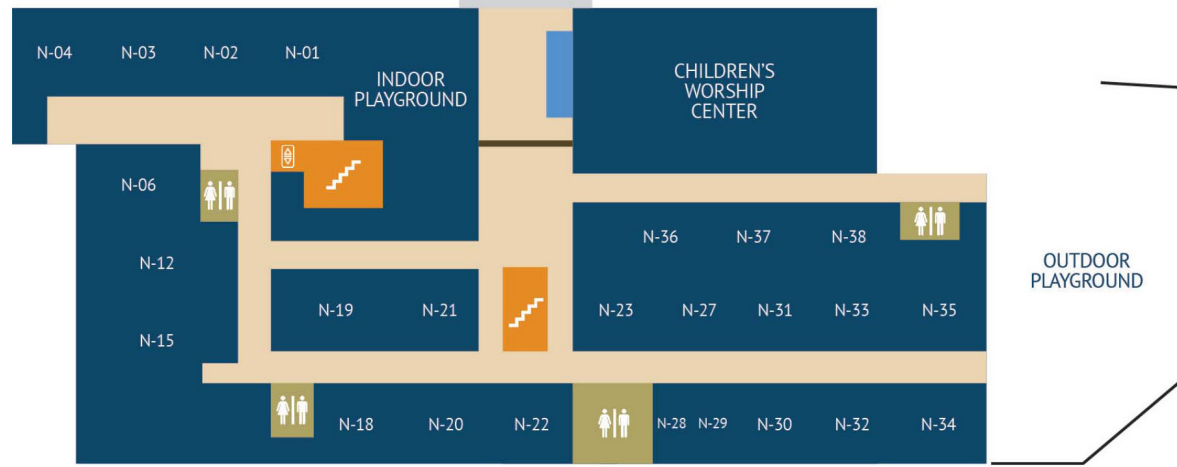

North Wing - Lower Level

- ROOMS
- OUTDOOR AREAS
- STAIRS/ELEVATORS
- CHILDREN'S CHECK-IN
- HALLWAYS
- RESTROOMS
- SECURITY POINTS

South Wing - Lower Level

Main Level - Room Numbers & Names

North Wing

N-102 Women's Robing Room
 N-104 Choir Room
 N-107 Worship Arts Director Office
 N-108 Men's Robing Room
 N-110 Music Room
 N-111 Handbell Room
 N-112 Flower Room
 N-114 Parent Storage
 N-116 Sacristy
 N-119 Adult Classroom
 N-120 Adult Classroom
 N-121 Children's Ministry Room
 N-123 Children's Resource Room
 N-127 Children's Ministry Room
 N-128 Children's Ministry Room
 N-129 Children's Ministry Room
 N-130 Children's Ministry Room
 N-131 Children's Ministry Room

North Wing (continued)

N-134 Children's Music Room 2
 N-136 Weekday Childcare Room
 N-137 Children's Music Room 1
 N-138 Children's Ministry Room
 N-139 Children's Ministry Room
 N-140 Children's Ministry Room
 N-146 Children's Director Office
 N-152 Children's Conference Room

Chapel Area

C-107 Chapel Bride's Room
 C-111 Pryer Room

Soth Wing

S-140 Custodial Office
 S-141 Fitness Room
 S-142 Aerobics Room
 S-146 Worship Arts Office
 S-152 Lakeside Conference Room

Lower Level - Room Numbers & Names *Maps on reverse side*

South Wing

S-01 Becoming
 S-02 Common Ground
 S-03/04 Adult Classroom
 S-05 Lost & Found
 S-06 Adult Classroom
 S-08 Adult Lobby Kitchen
 S-10 Curriculum Closet
 S-12 Adult Classroom
 S-13/15 Emmanuel
 S-14 C.O.M.E.T.
 S-21 Seekers
 S-22 Student Classroom
 S-25 Student Classroom
 S-26 Student Classroom
 S-29 Student Classroom
 S-30 Student Classroom
 S-31 Student Small Group Room
 S-33 Student Small Group Room
 S-37 Student Classroom
 S-49 Crossties
 S-51 Tribe
 S-52 Adult Classroom